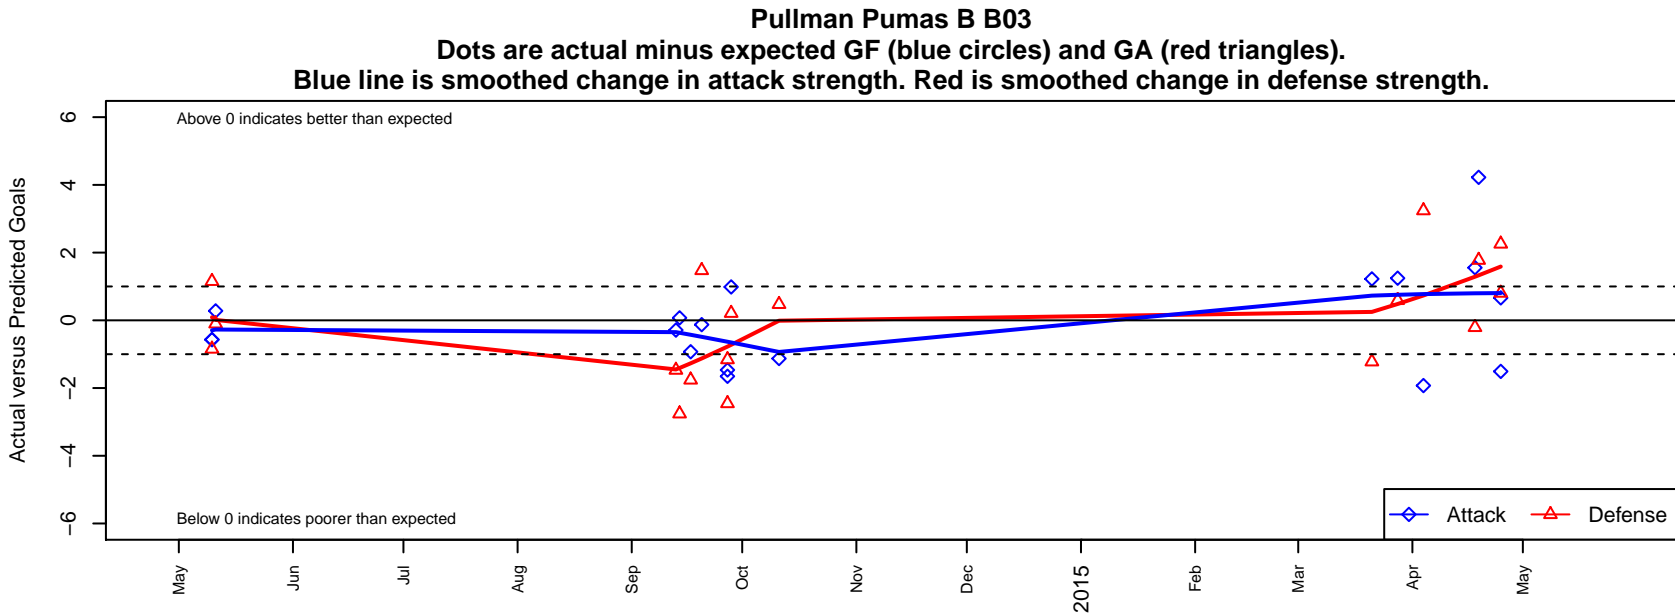

Pullman Pumas B B03

Pullman SC
 Pullman, WA
 B03 total strength=61
 attack=0.12 defense=0.05
 fall league = NWL Group B U11
 spr league = Spr NWL Group C U11
 notes= Strenge 2014

alt names used:
 BU11 PULLMAN PUMAS-STRENGE
 Pullman Pumas Strenge
 PULLMAN PUMAS-STRENGE

Venues played:
 2014 HotShot – Silver U10
 2014 NWL Group B U11
 2014 Spr NWL Group C U11

**attack and defense variance (black dot)
relative to other teams
and top 10 in region**

**attack and defense rating
relative to others at age
and all opponents in last 13 months**