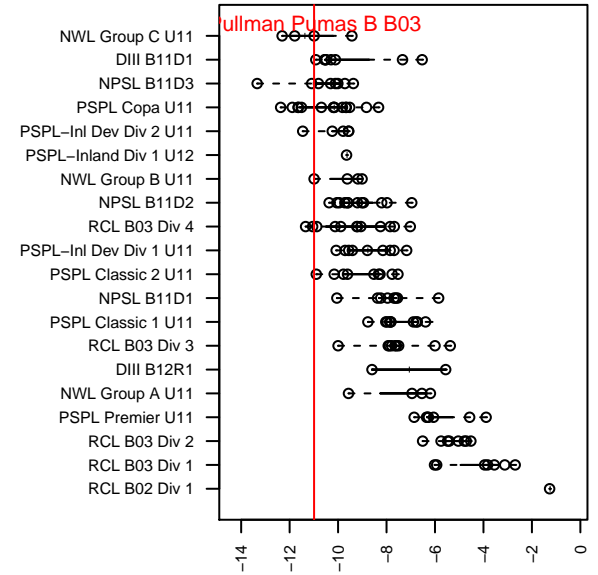

Pullman Pumas B B03

Pullman SC
 Pullman, WA
 B03 total strength=61
 attack=0.12 defense=0.05
 fall league = NWL Group B U11
 spr league = Spr NWL Group C U11
 notes= Strenge 2014

alt names used:
 BU11 PULLMAN PUMAS-STRENGE
 Pullman Pumas Strenge
 PULLMAN PUMAS-STRENGE

Venues played:
 2014 HotShot – Silver U10
 2014 NWL Group B U11
 2014 Spr NWL Group C U11

**attack and defense variance (black dot)
relative to other teams
and top 10 in region**

**attack and defense rating
relative to others at age
and all opponents in last 13 months**